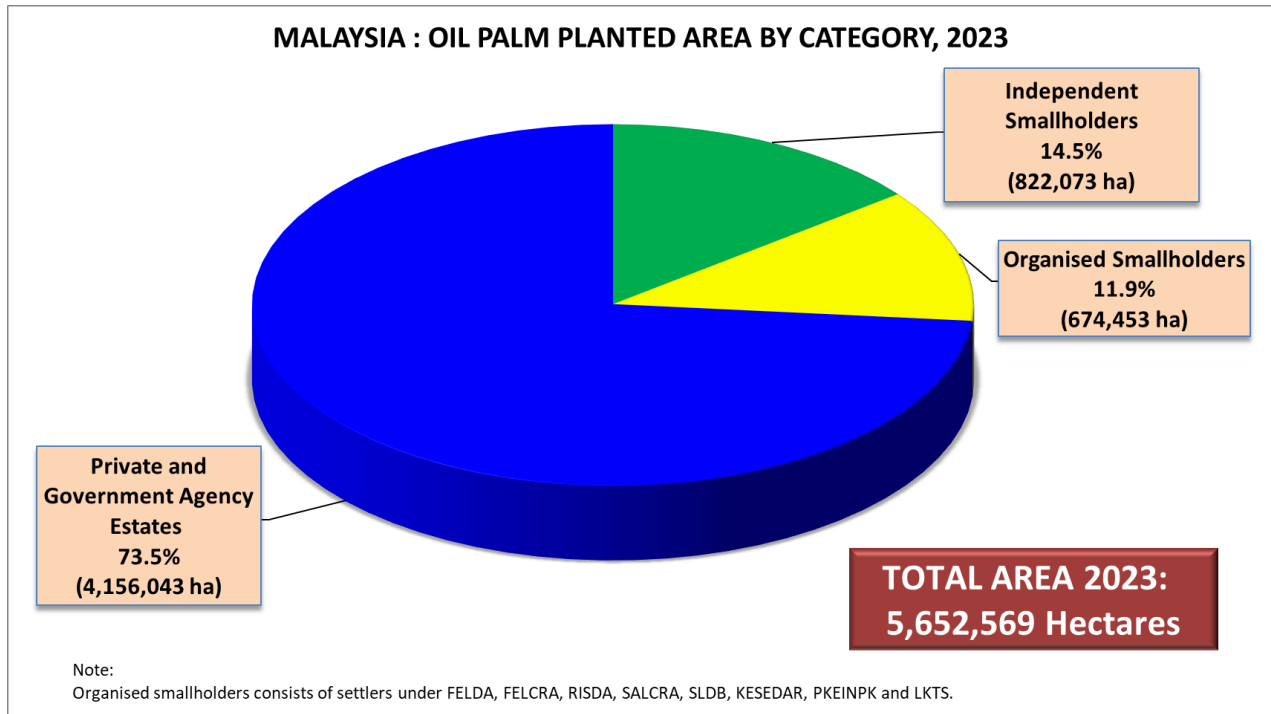

OIL PALM PLANTED AREA 2023

OIL PALM PLANTED AREA AS AT DECEMBER 2023 (HECTARES)

STATE	MATURED	%	IMMATURE	%	TOTAL	%
JOHOR	624,369	93.1	46,493	6.9	670,862	11.9
KEDAH	76,502	89.1	9,369	10.9	85,871	1.5
KELANTAN	141,322	89.1	17,319	10.9	158,641	2.8
MELAKA	47,667	93.3	3,416	6.7	51,083	0.9
NEGERI SEMBILAN	168,203	94.8	9,263	5.2	177,467	3.1
PAHANG	681,200	91.3	64,870	8.7	746,070	13.2
PERAK	320,499	91.8	28,725	8.2	349,224	6.2
PERLIS	865	98.2	16	1.8	881	0.02
PULAU PINANG	8,107	98.5	127	1.5	8,234	0.1
SELANGOR	95,245	91.5	8,903	8.5	104,148	1.8
TERENGGANU	143,566	86.3	22,836	13.7	166,402	2.9
SEMENANJUNG MALAYSIA	2,307,546	91.6	211,338	8.4	2,518,883	44.6
SABAH	1,316,356	87.2	193,669	12.8	1,510,025	26.7
SARAWAK	1,506,271	92.8	117,390	7.2	1,623,661	28.7
SABAH & SARAWAK	2,822,626	90.1	311,059	9.9	3,133,685	55.4
MALAYSIA	5,130,172	90.8	522,397	9.2	5,652,569	100.0

MALAYSIA : OIL PALM PLANTED AREA BY CATEGORY, 2023

*Note: The figures have been rounded to the nearest whole number.
Percentage has been calculated based on full figure.*

Source : MPOB