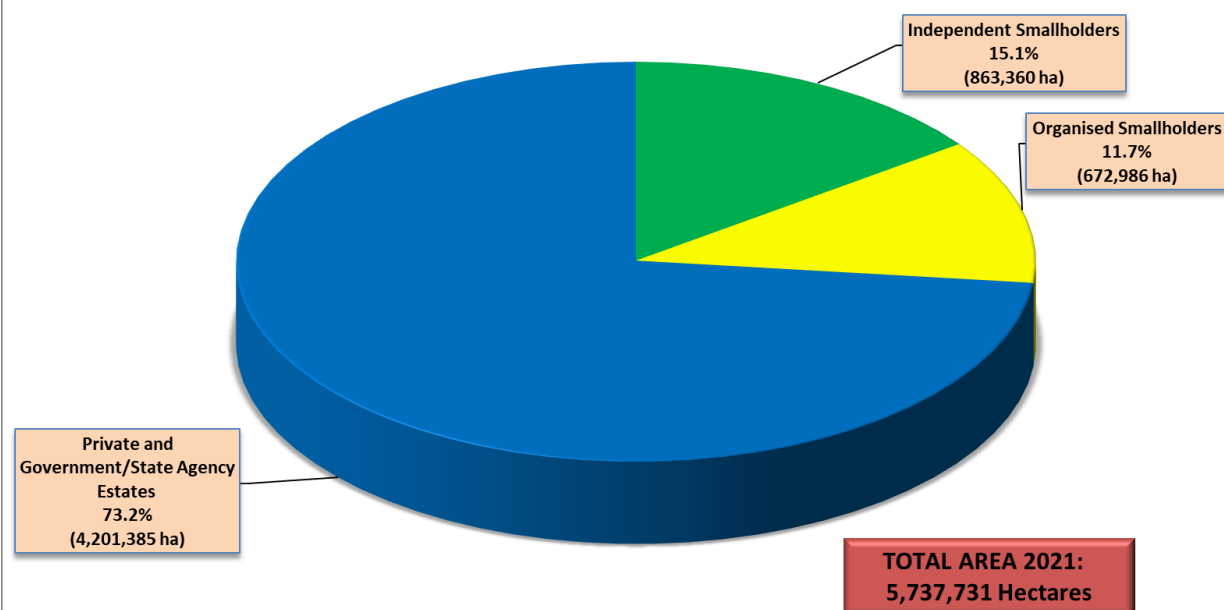

# OIL PALM PLANTED AREA 2021

## OIL PALM PLANTED AREA AS AT DECEMBER 2021 (HECTARES)

STATE	MATURE	%	IMMATURE	%	TOTAL	%
JOHOR	652,568	93.3	46,648	6.7	699,217	12.2
KEDAH	76,071	87.5	10,915	12.5	86,986	1.5
KELANTAN	136,943	83.4	27,336	16.6	164,279	2.9
MELAKA	50,219	92.8	3,913	7.2	54,131	0.9
NEGERI SEMBILAN	172,151	93.2	12,524	6.8	184,674	3.2
PAHANG	686,560	90.8	69,346	9.2	755,906	13.2
PERAK	335,998	91.1	33,021	8.9	369,018	6.4
PERLIS	758	99.8	2	0.2	760	0.0
PULAU PINANG	9,522	98.3	161	1.7	9,684	0.2
SELANGOR	100,495	91.2	9,754	8.8	110,250	1.9
TERENGGANU	142,585	82.4	30,357	17.6	172,942	3.0
<b>PENINSULAR MALAYSIA</b>	<b>2,363,870</b>	<b>90.6</b>	<b>243,977</b>	<b>9.4</b>	<b>2,607,847</b>	<b>45.5</b>
SABAH	1,331,981	87.4	191,643	12.6	1,523,624	26.6
SARAWAK	1,448,329	90.2	157,932	9.8	1,606,261	28.0
<b>SABAH &amp; SARAWAK</b>	<b>2,780,310</b>	<b>88.8</b>	<b>349,574</b>	<b>11.2</b>	<b>3,129,884</b>	<b>54.5</b>
<b>MALAYSIA</b>	<b>5,144,180</b>	<b>89.7</b>	<b>593,551</b>	<b>10.3</b>	<b>5,737,731</b>	<b>100.0</b>

### MALAYSIA : OIL PALM PLANTED AREA BY CATEGORY, 2021

Note:  
Organised smallholders consists of settlers under FELDA, FELCRA, RISDA, SALCRA, SLDB, KESEDAR, PKEINPK and LKTS.

Source : MPOB