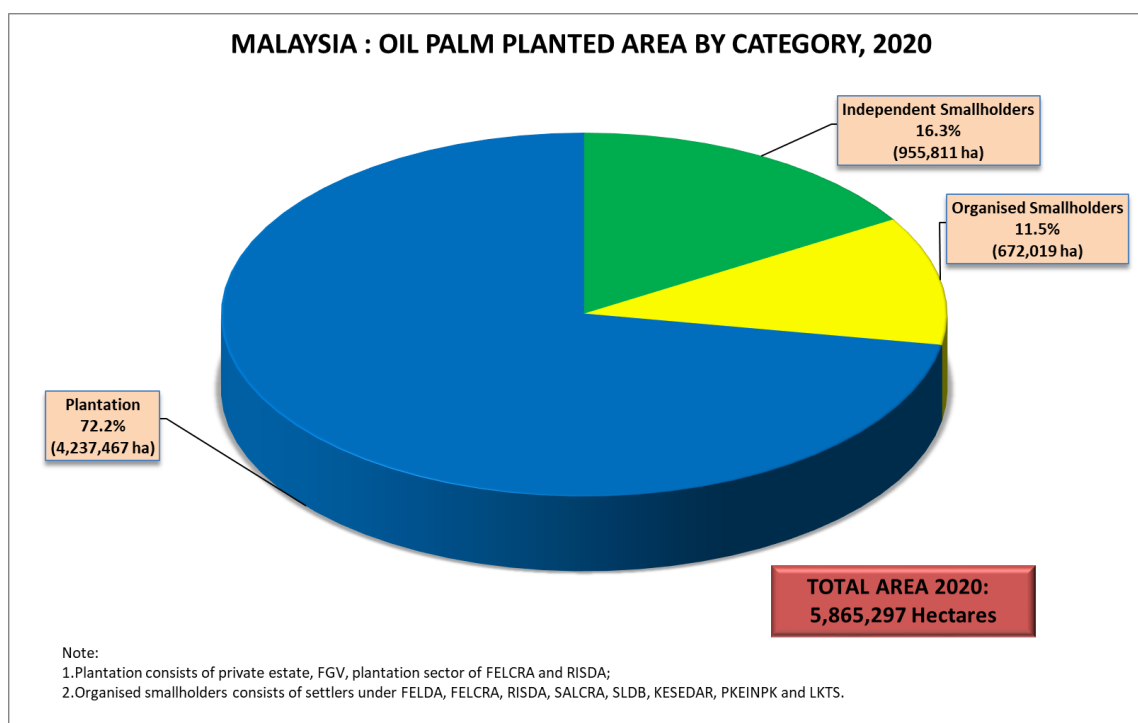

## OIL PALM PLANTED AREA 2020

### OIL PALM PLANTED AREA AS AT DECEMBER 2020 (HECTARES)

STATE	MATURE (HA)	%	IMMATURE (HA)	%	TOTAL (HA)	%
JOHOR	688,291	92.9	52,537	7.1	740,828	12.6
KEDAH	80,210	89.3	9,572	10.7	89,782	1.5
KELANTAN	131,768	78.6	35,831	21.4	167,599	2.9
MELAKA	51,672	91.7	4,689	8.3	56,361	1.0
NEGERI SEMBILAN	173,490	91.1	16,972	8.9	190,462	3.2
PAHANG	702,163	89.8	80,084	10.2	782,247	13.3
PERAK	352,557	90.0	39,211	10.0	391,768	6.7
PERLIS	689	99.3	5	0.7	694	0.0
PULAU PINANG	12,540	97.7	289	2.3	12,829	0.2
SELANGOR	113,911	90.0	12,614	10.0	126,525	2.2
TERENGGANU	148,244	83.0	30,384	17.0	178,628	3.0
<b>PENINSULAR MALAYSIA</b>	<b>2,455,535</b>	<b>89.7</b>	<b>282,188</b>	<b>10.3</b>	<b>2,737,723</b>	<b>46.7</b>
SABAH	1,344,608	87.1	198,446	12.9	1,543,054	26.3
SARAWAK	1,431,600	90.3	152,920	9.7	1,584,520	27.0
<b>SABAH &amp; SARAWAK</b>	<b>2,776,208</b>	<b>88.8</b>	<b>351,366</b>	<b>11.2</b>	<b>3,127,574</b>	<b>53.3</b>
<b>MALAYSIA</b>	<b>5,231,743</b>	<b>89.2</b>	<b>633,554</b>	<b>10.8</b>	<b>5,865,297</b>	<b>100.0</b>