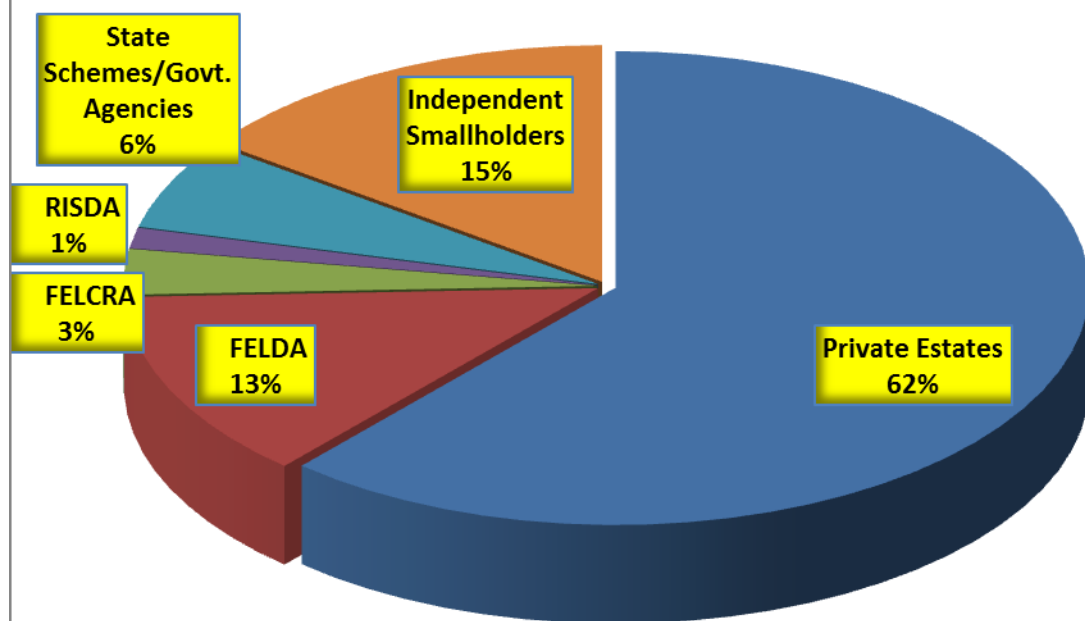

OIL PALM PLANTED AREA BY STATE AS AT DECEMBER 2014 (HECTARES)

State	Mature	%	Immature	%	Total	%
Johore	651,242	88.8	82,225	11.2	733,467	13.6
Kedah	80,767	93.7	5,415	6.3	86,182	1.6
Kelantan	99,783	68.9	44,979	31.1	144,762	2.7
Malacca	49,501	93.7	3,348	6.3	52,849	1.0
Negeri Sembilan	142,503	84.1	26,865	15.9	169,368	3.1
Pahang	623,269	86.6	96,344	13.4	719,613	13.3
Perak	348,794	89.6	40,370	10.4	389,164	7.2
Perlis	189	64.1	106	35.9	295	0.0
Penang	13,309	93.7	895	6.3	14,204	0.3
Selangor	126,805	91.6	11,677	8.4	138,482	2.6
Terengganu	139,410	82.5	29,538	17.5	168,948	3.1
Peninsular Malaysia	2,275,572	91.6	341,762	8.4	2,617,334	48.5
Sabah	1,355,541	89.7	155,969	10.3	1,511,510	28.0
Sarawak	1,058,208	83.8	205,183	16.2	1,263,391	23.5
Sabah & Sarawak	2,413,749	87.0	361,152	13.0	2,774,901	51.5
MALAYSIA	4,689,321	87.0	702,914	13.0	5,392,235	100.0

DISTRIBUTION OF OIL PALM PLANTED AREA BY CATEGORY : 2014

Source : MPOB

TOTAL : 5,392,235 Hectares