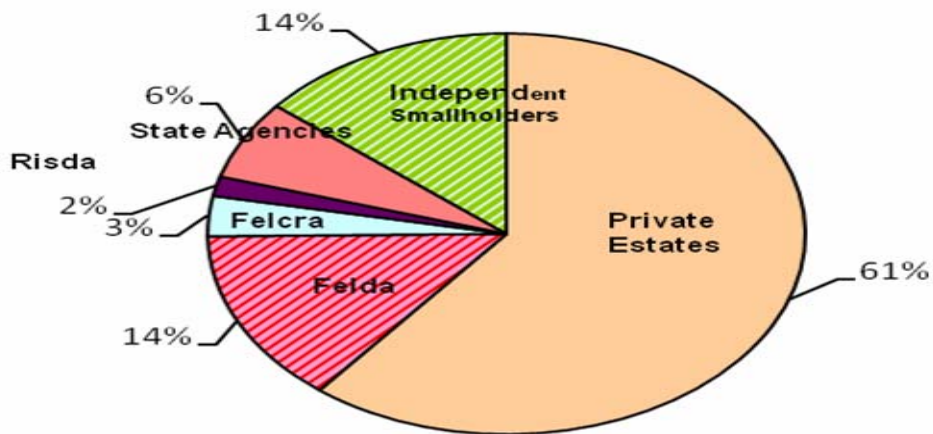

Table 1 : Oil Palm Planted Area As At December 2011 (Hectare)

Region	Mature	%	Immature	%	Total	%
P. Malaysia	2,201,312	86.4	345,448	13.6	2,546,760	50.9
Sabah	1,274,620	89.0	157,142	11.0	1,431,762	28.7
Sarawak	805,905	78.9	215,682	21.1	1,021,587	20.4
Malaysia	4,281,837	85.6	718,272	14.4	5,000,109	100.0

Oil Palm Planted Area By Category As At December 2011

Enquiries, email to dayang@mpob.gov.my.